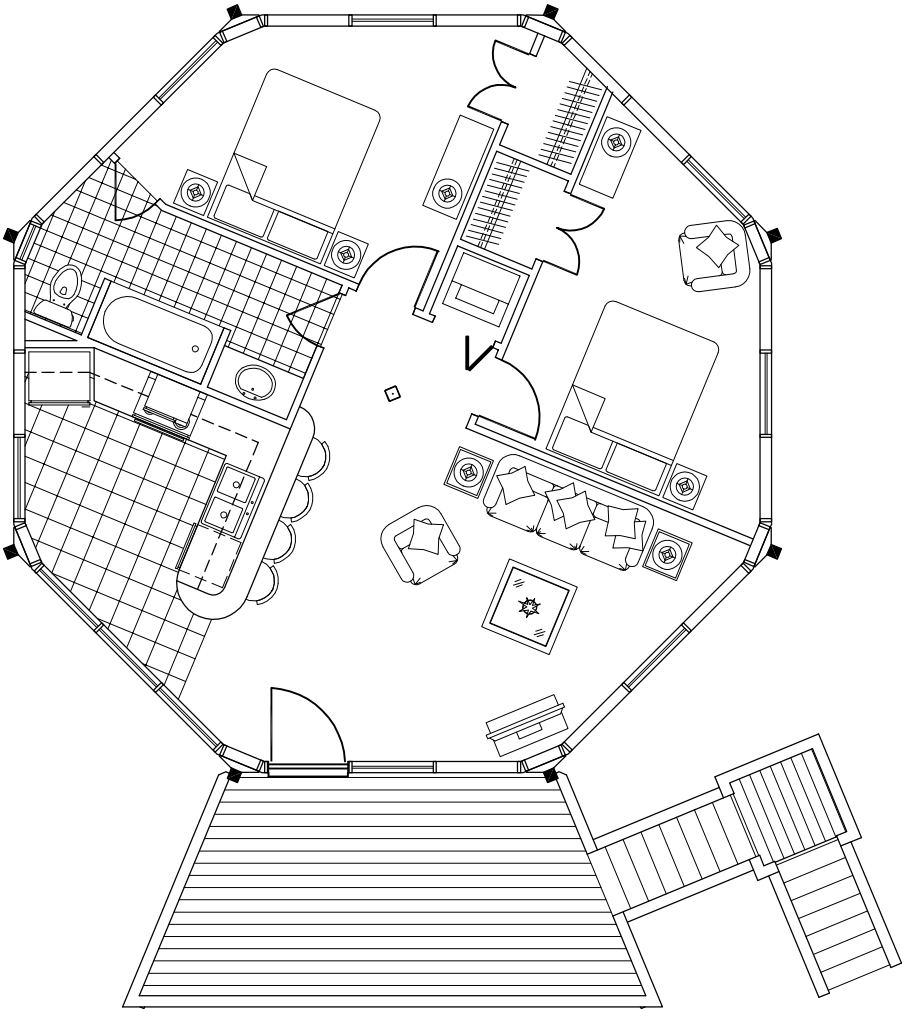

**Two Story Garage Apartment
Two Car Garage, 2 Bedroom,
1 Bath, Living & Kitchen
(1,400 sq. ft.)**

**Upper Floor Plan
(800 sq. ft.)**

**Garage Plan
(600 sq. ft.)**