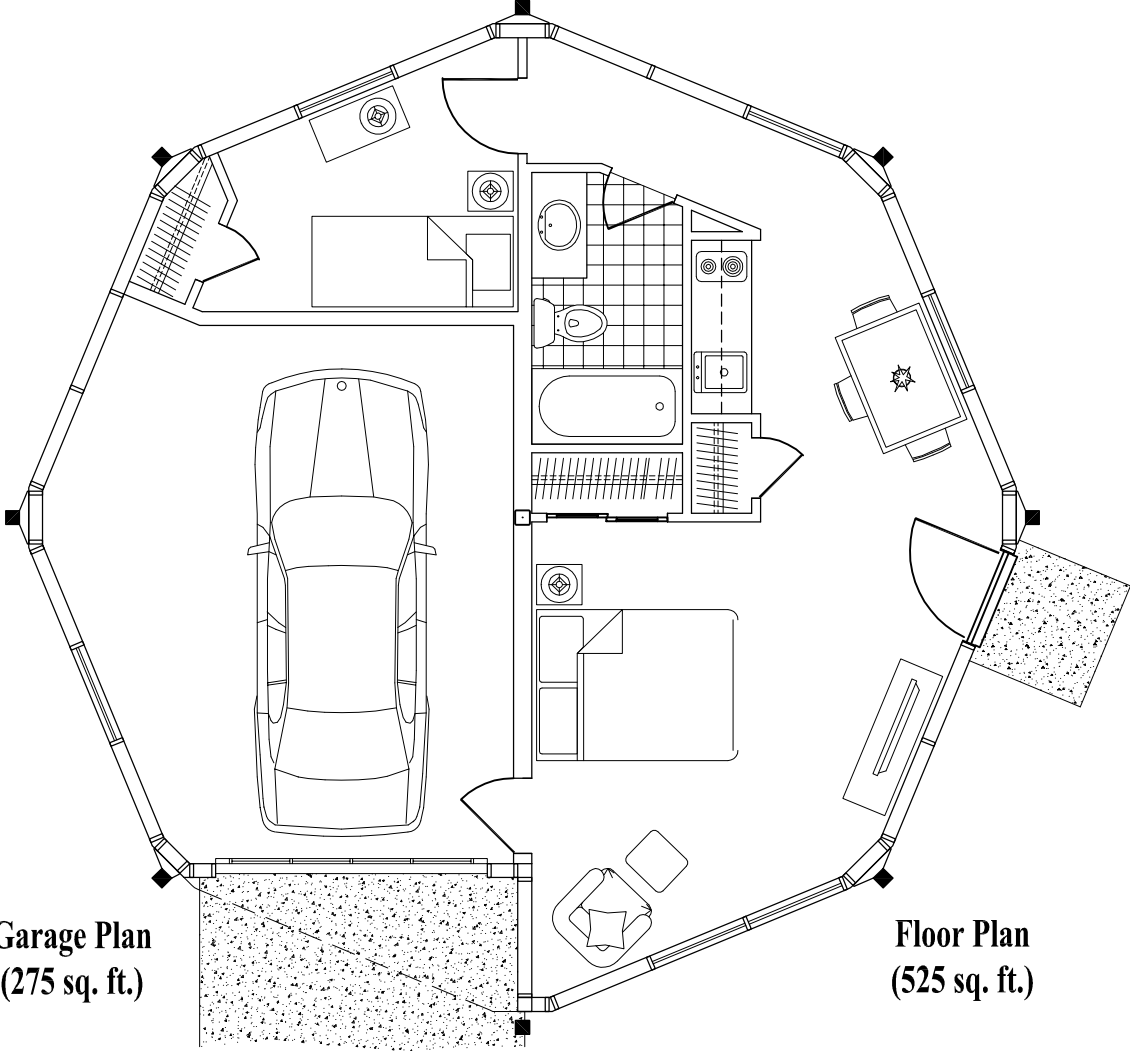

**Garage Apartment
One Car Garage, 2 Bedrooms,
1 Bath, Dining & Kitchenette
(800 sq. ft.)**

**Garage Plan
(275 sq. ft.)**

**Floor Plan
(525 sq. ft.)**