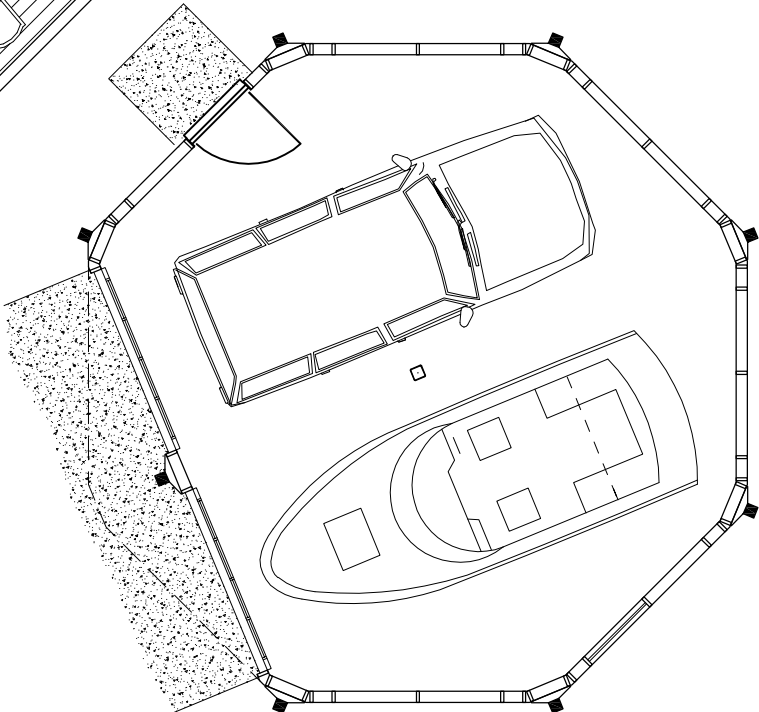

**Two Story Garage Apartment
Two Car Garage, 1 Bedroom,
1 Bath, Living, Dining & Kitchen
(1,200 sq. ft.)**

**Upper Floor Plan
(600 sq. ft.)**

**Garage Plan
(600 sq. ft.)**