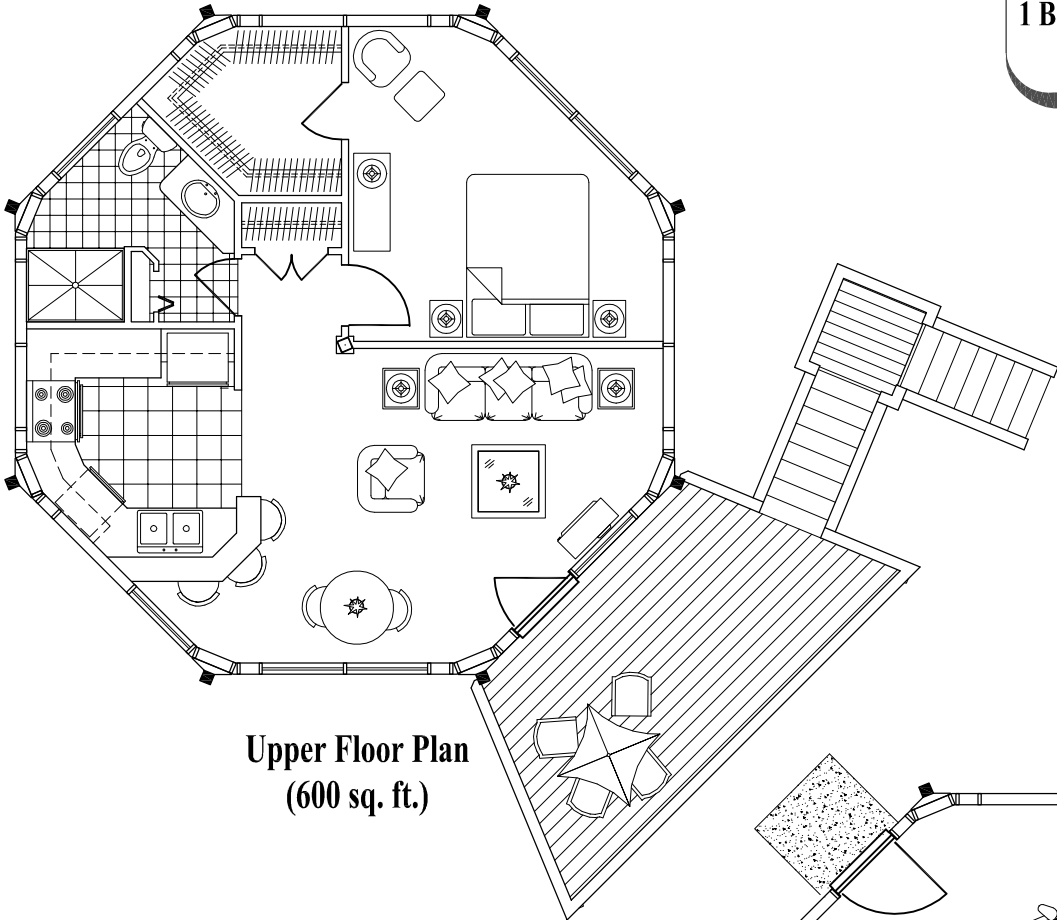

**Two Story Garage Apartment
Two Car Garage, 1 Bedroom,
1 Bath, Living, Dining & Kitchen
(1,200 sq. ft.)**

**Upper Floor Plan
(600 sq. ft.)**

**Garage Plan
(600 sq. ft.)**