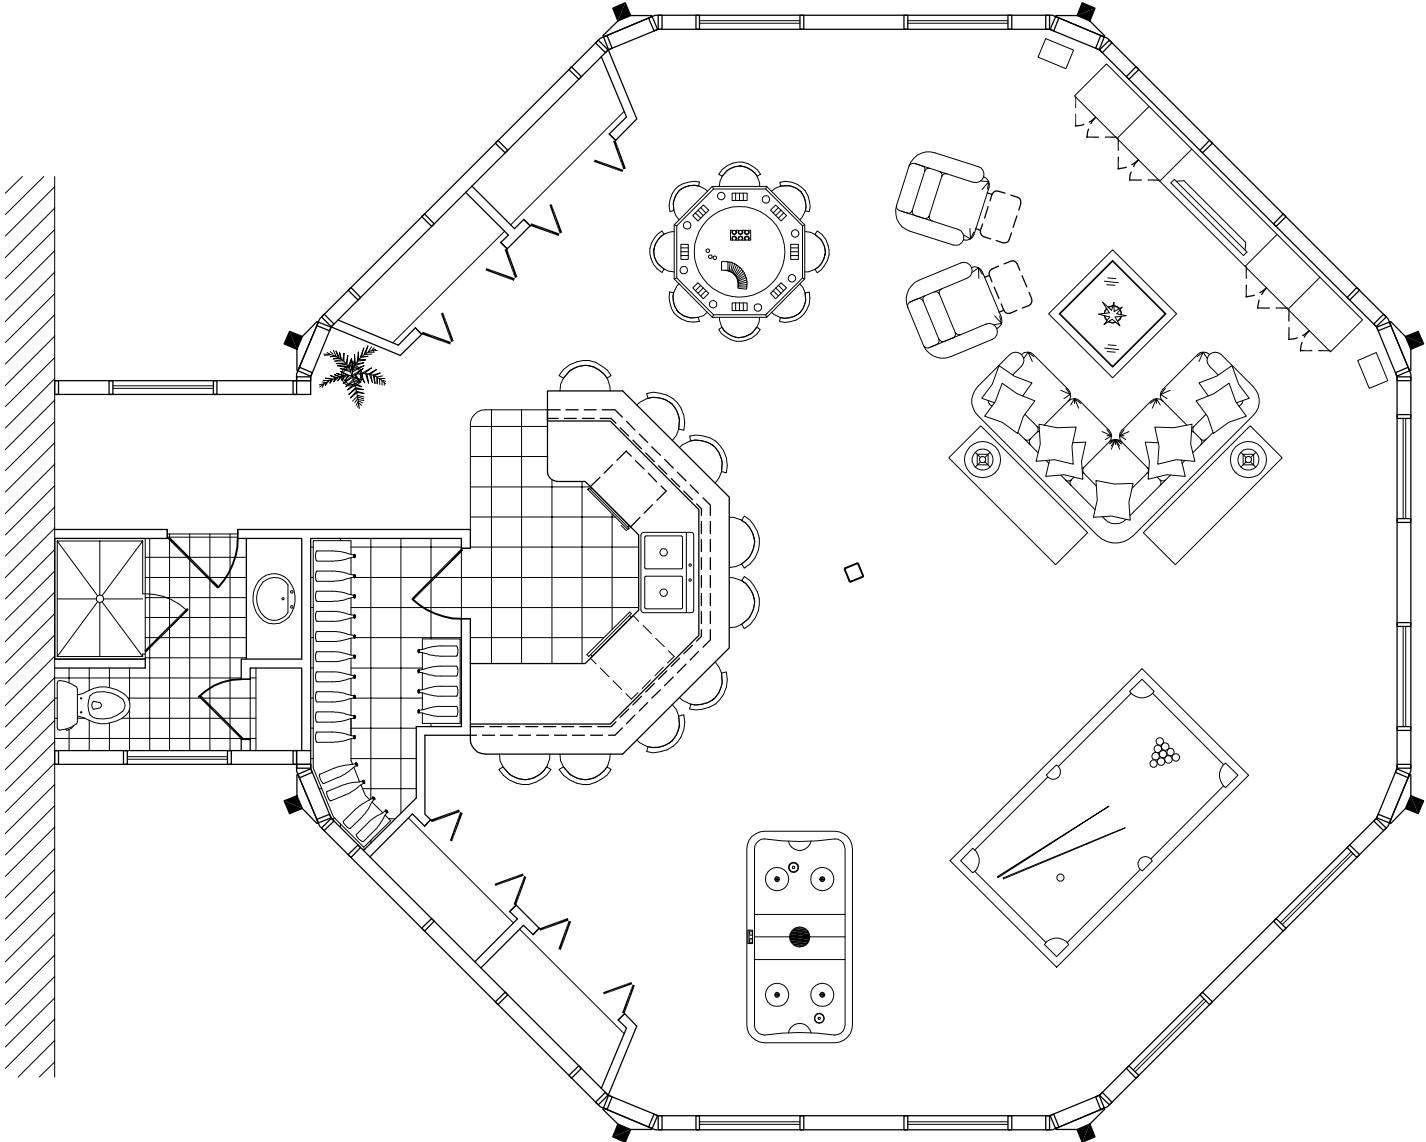

Entertainment/1 Bath  
Gaming/Bar/Wine Room  
(1,230 sq. ft.)

Floor Plan  
(1,230 sq. ft.)