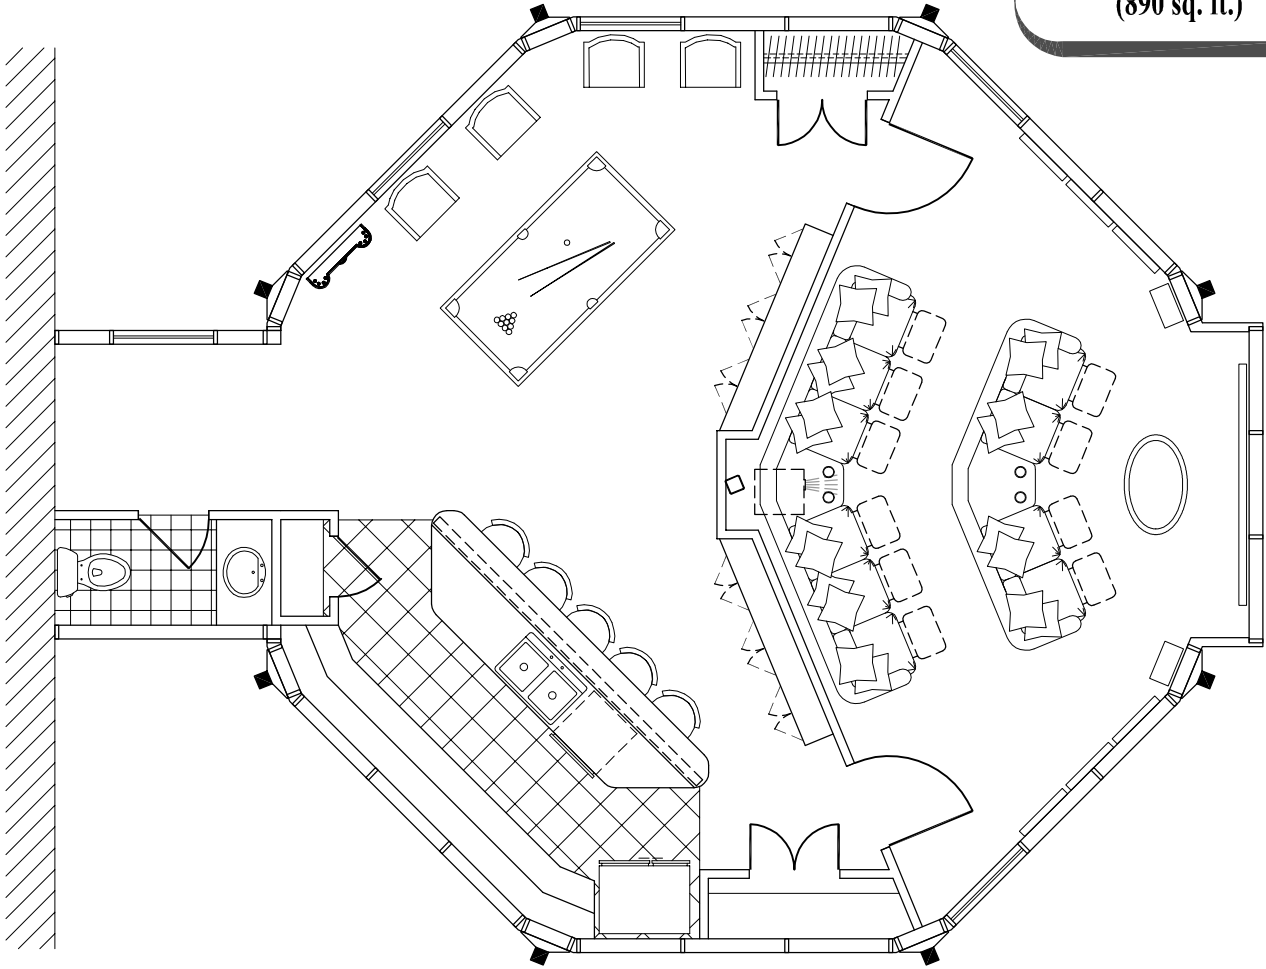

Home Theater
Gaming Area/Bar
(890 sq. ft.)

Floor Plan
(890 sq. ft.)