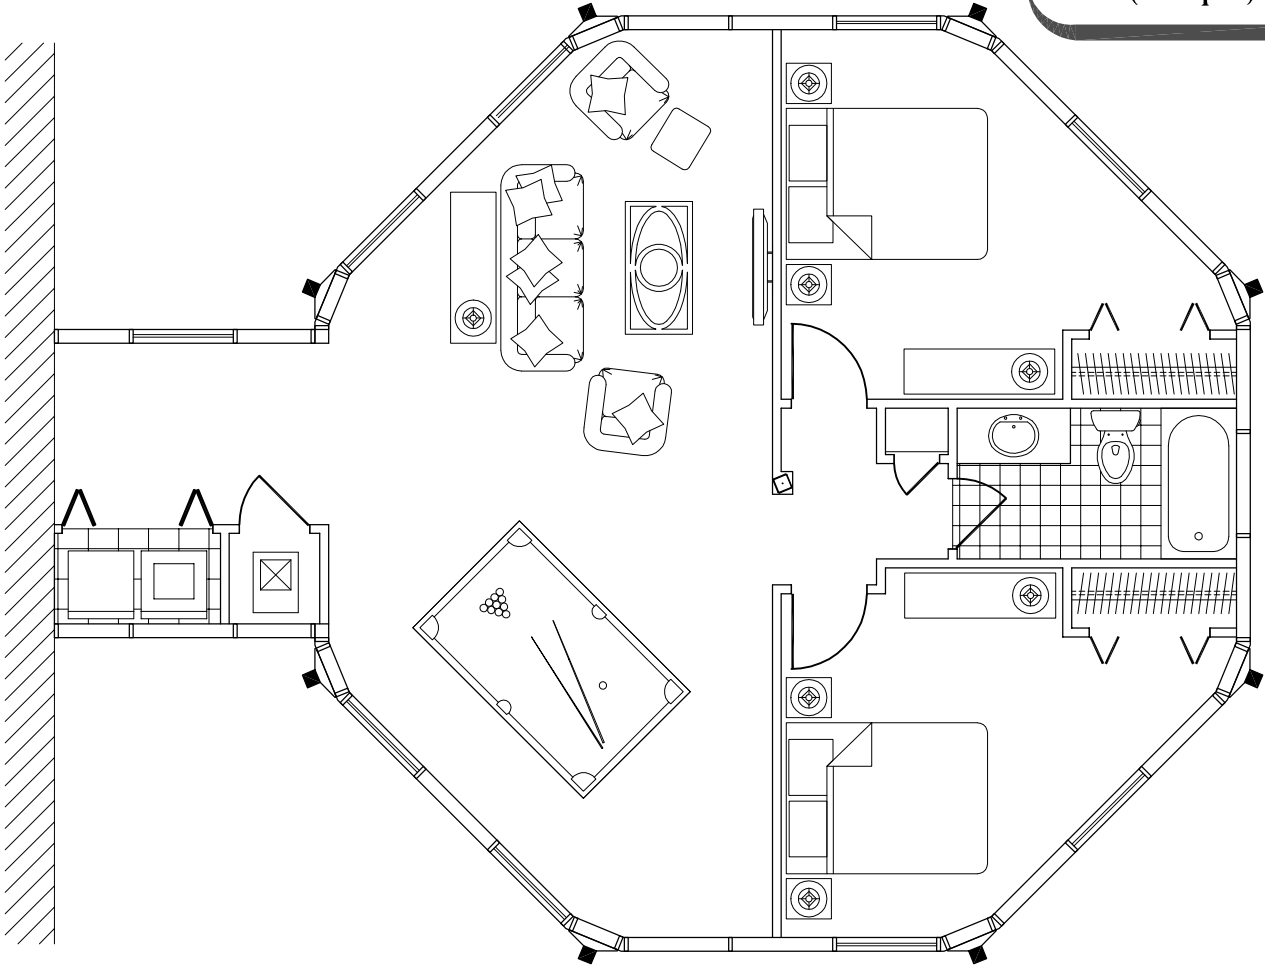

**2 Bedroom/1 Bath  
Family Room/Gaming  
(880 sq. ft.)**

**Floor Plan  
(880 sq. ft.)**