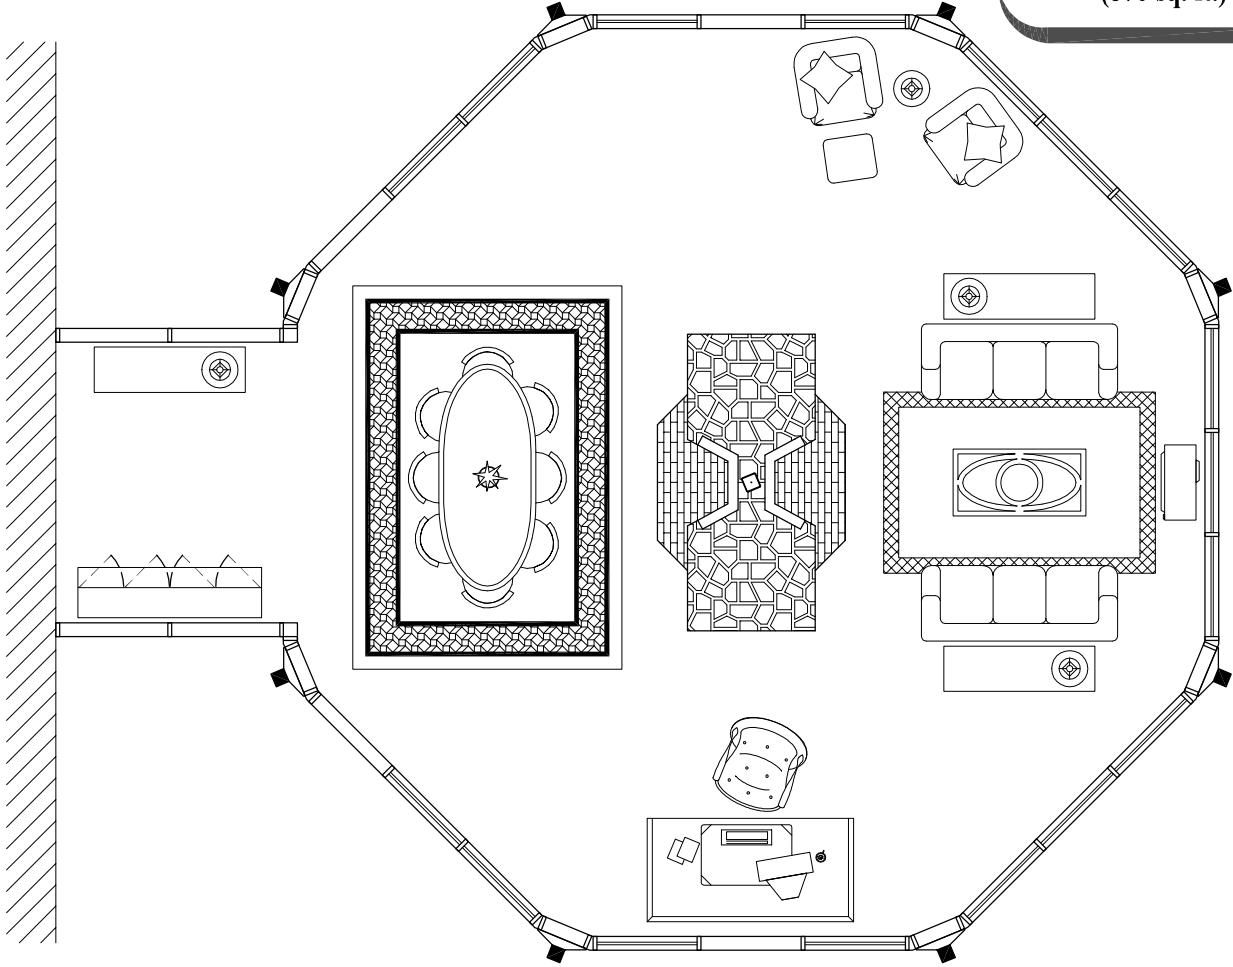

Formal Dining  
Family Room / Study  
(870 sq. ft.)

Floor Plan  
(870 sq. ft.)