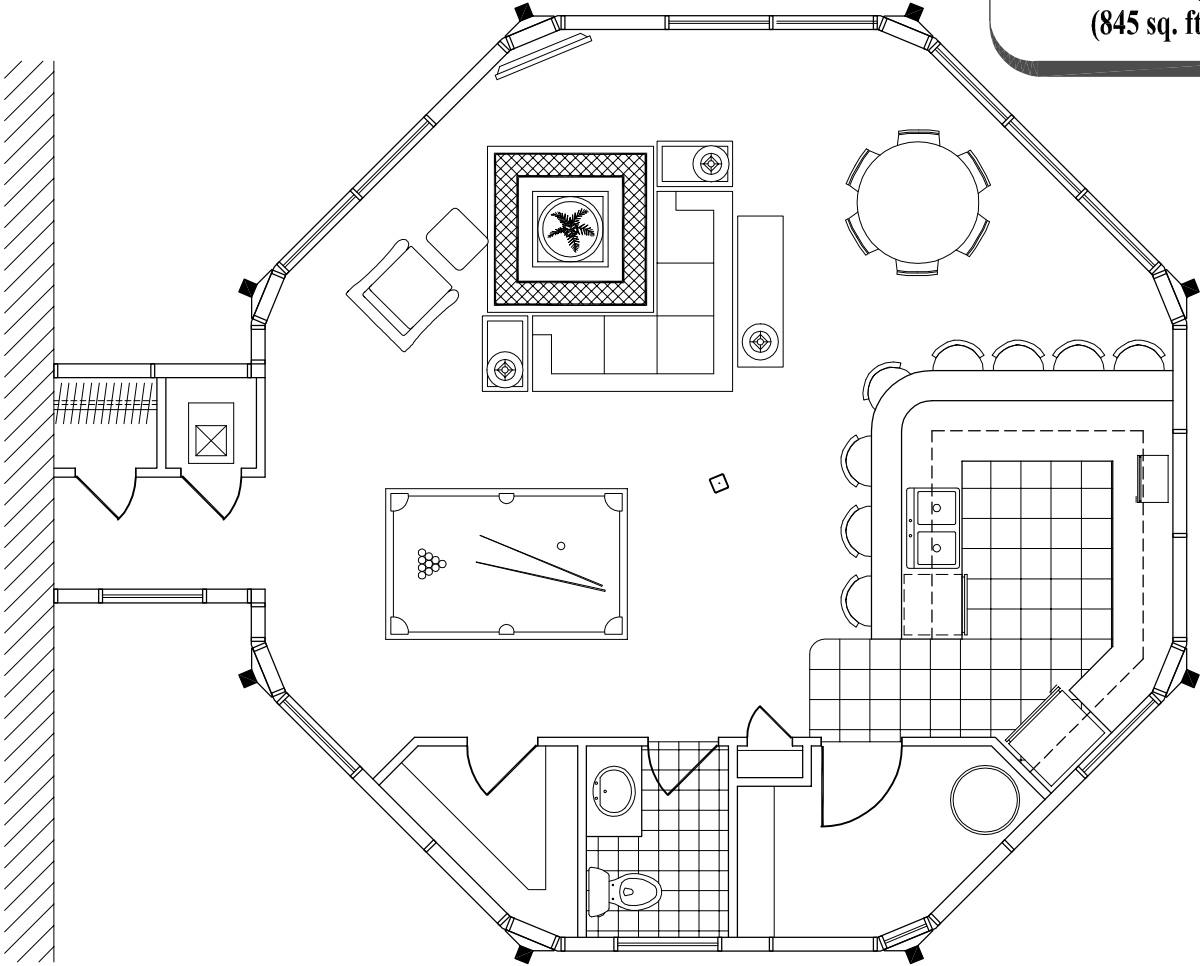

Living/1/2 Bath  
Bar/Storage  
(845 sq. ft.)

Floor Plan  
(845 sq. ft.)