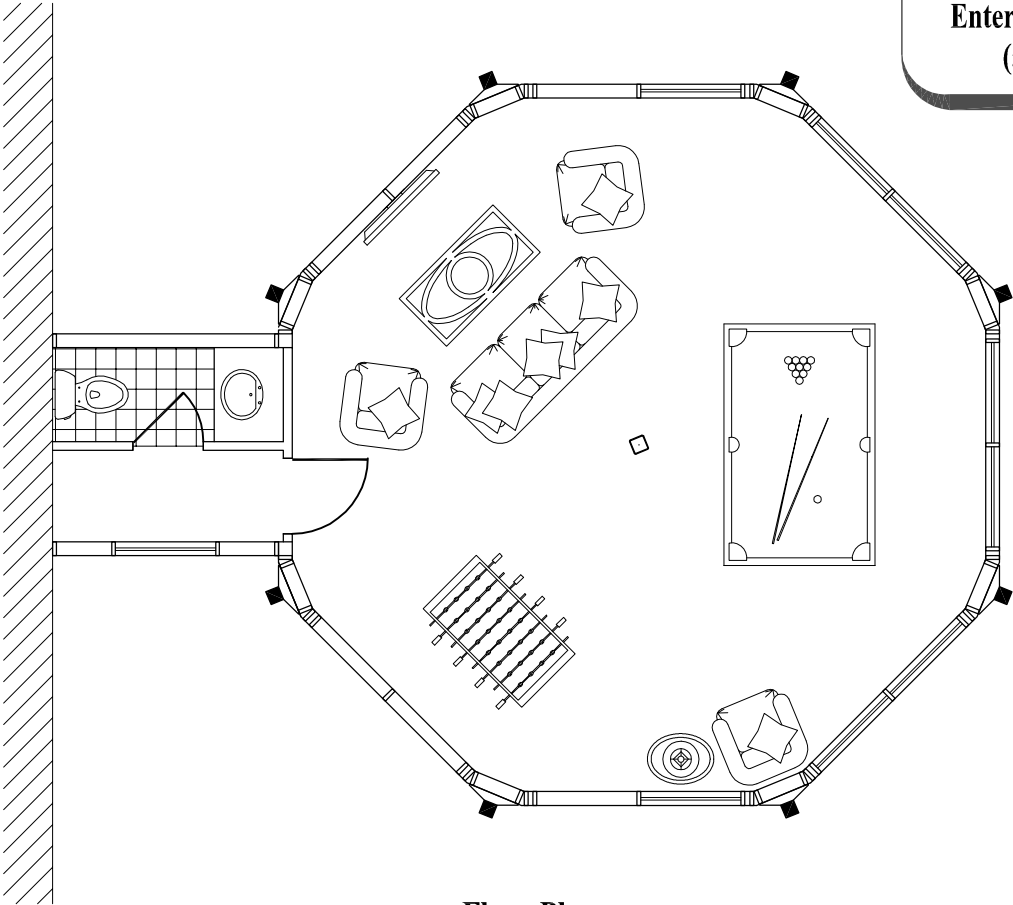

**Rec Room / 1/2 Bath
Entertainment Area
(525 sq. ft.)**

**Floor Plan
(525 sq. ft.)**