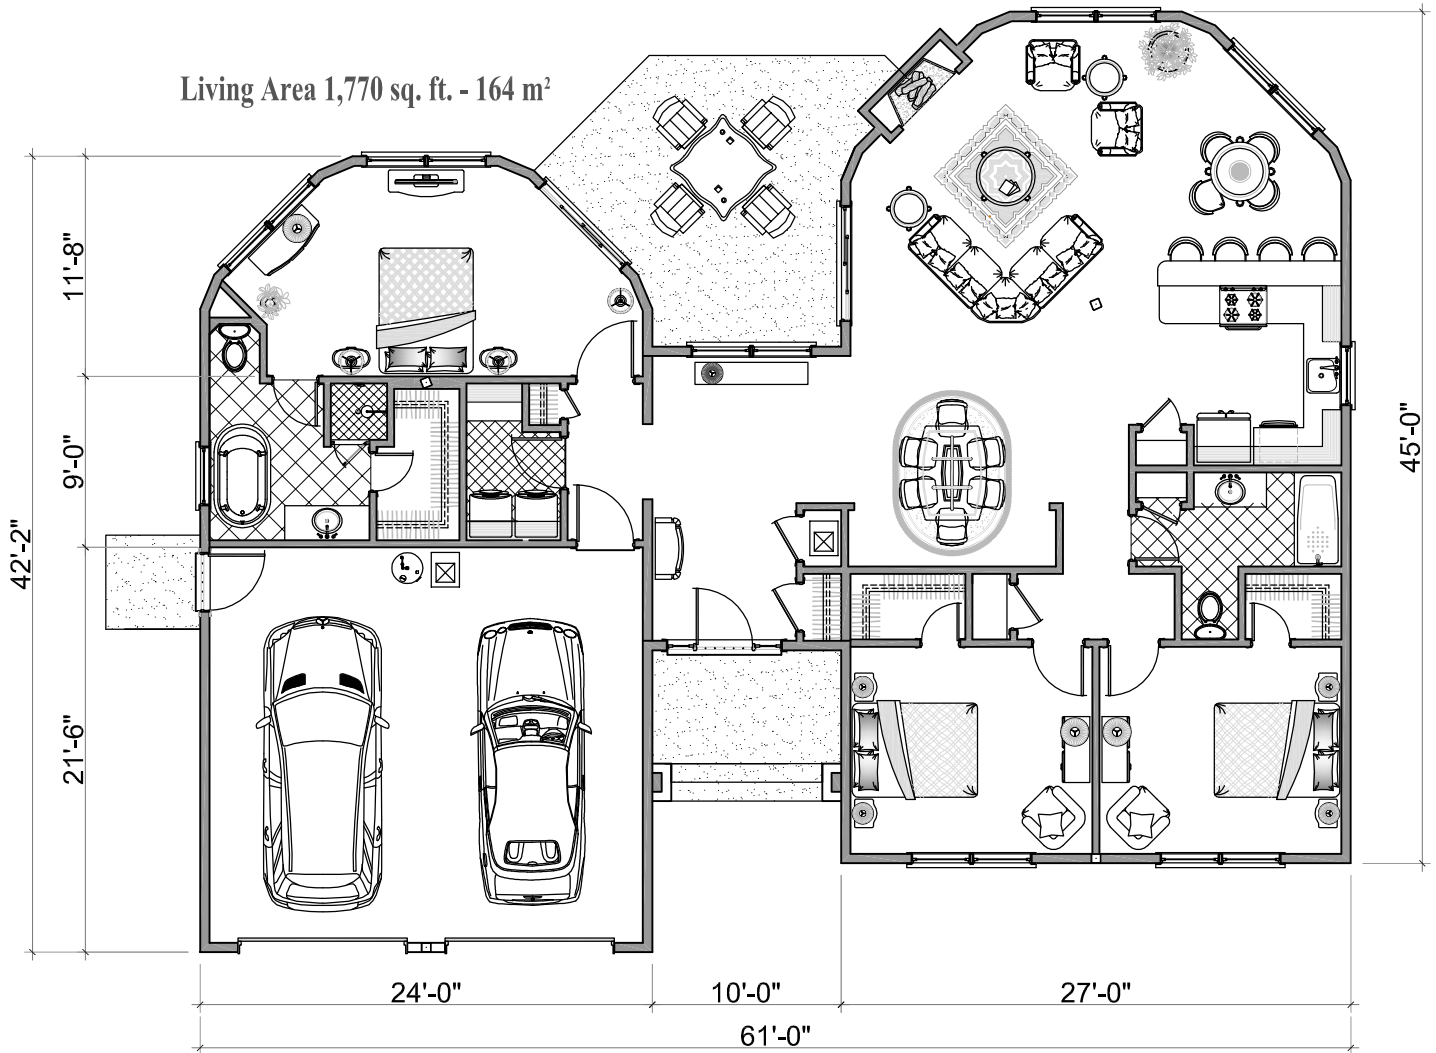

3 Bedroom / 2-1/2 Bath
Living / Dining
Kitchen / Laundry
Total Building Area 2,285 sq. ft. - 212 m²

Garage Area 515 sq. ft. - 48 m²