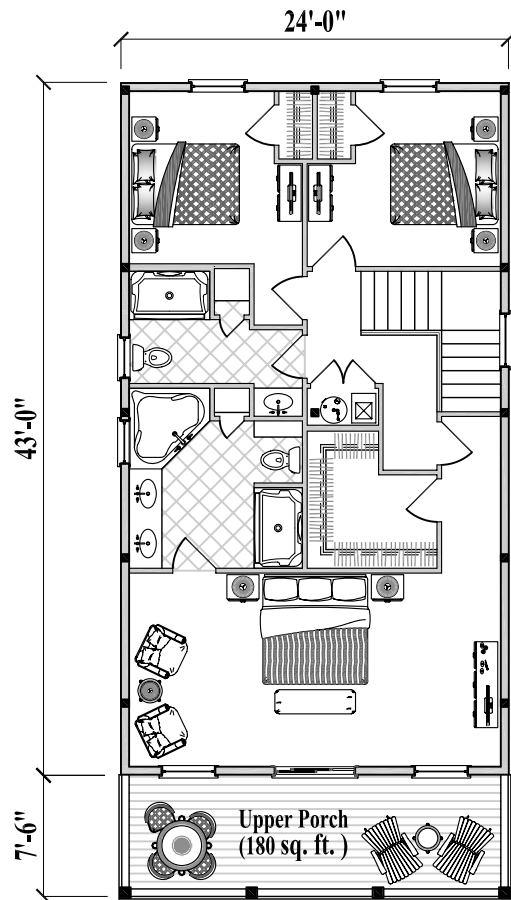

Lower Floor Plan
(1,030 sq. ft. or 95.7 m²)

Upper Floor Plan
(1,030 sq. ft. or 95.7 m²)
4 Bedrooms / 3 Baths
Living / Dining / Kitchen / Laundry
(Total 2,060 sq. ft. or 191.4m²)

Ground Level