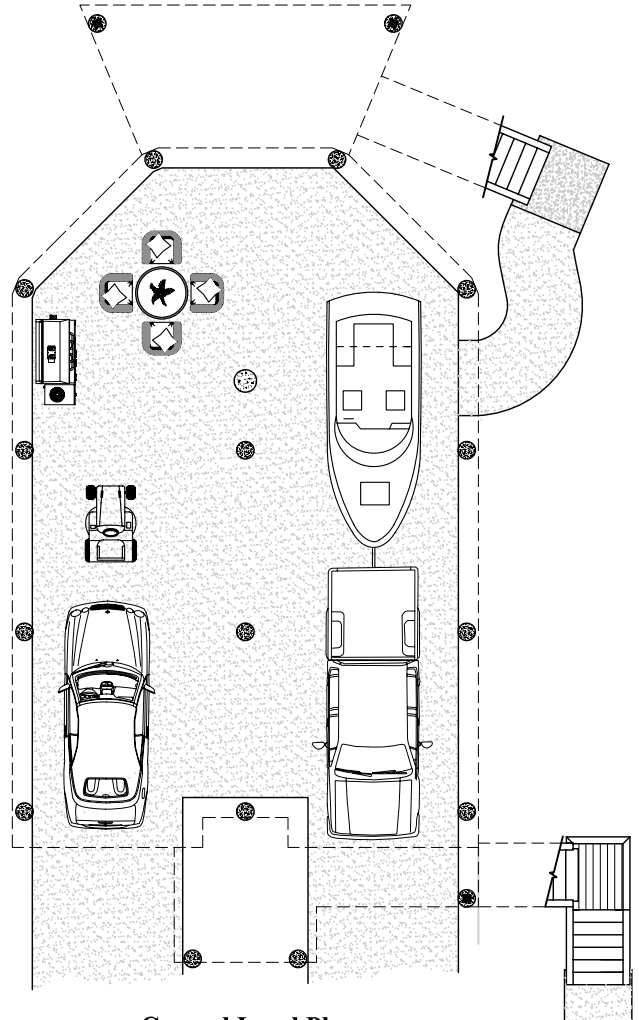

Upper Floor Plan

3 Bedrooms / 2 Baths  
Living / Dining / Kitchen / Laundry  
(Total 1,360 sq. ft. or 126.3 m<sup>2</sup>)

Ground Level Plan