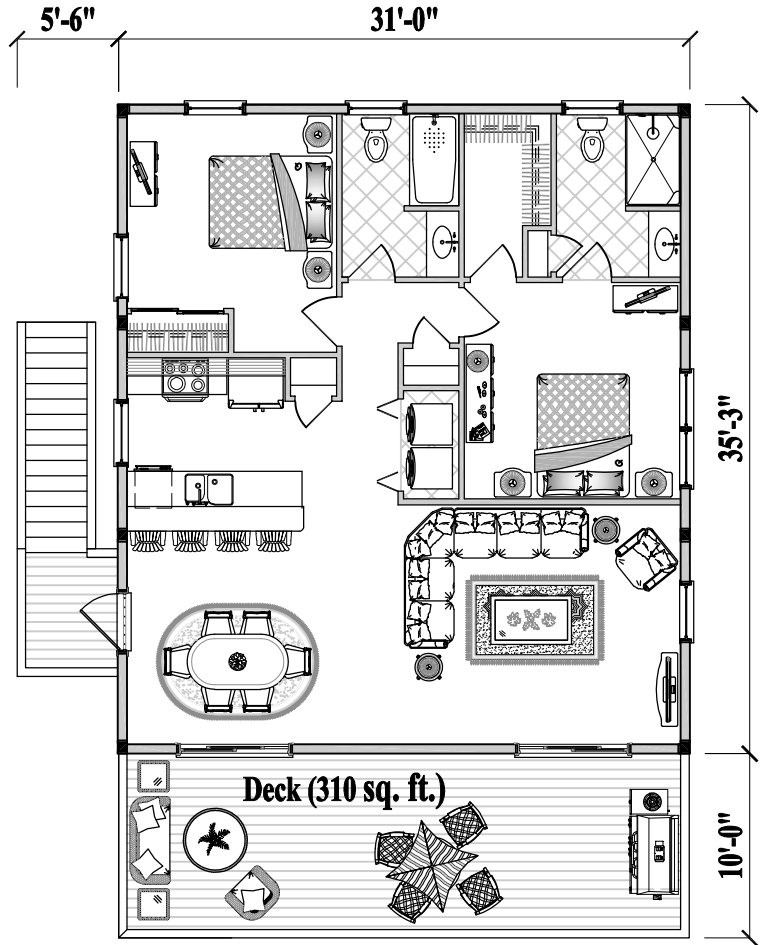

Ground level  
(Parking Area)

2 Bedrooms / 2 Baths  
Living / Dining / Kitchen / Laundry  
(Total 1,095 sq. ft. or 102 m<sup>2</sup>)